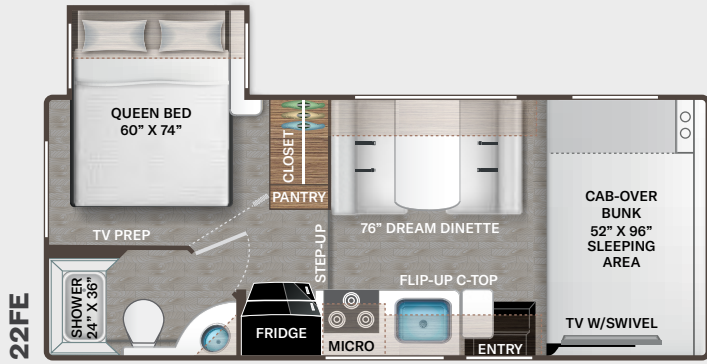

Floor Plans