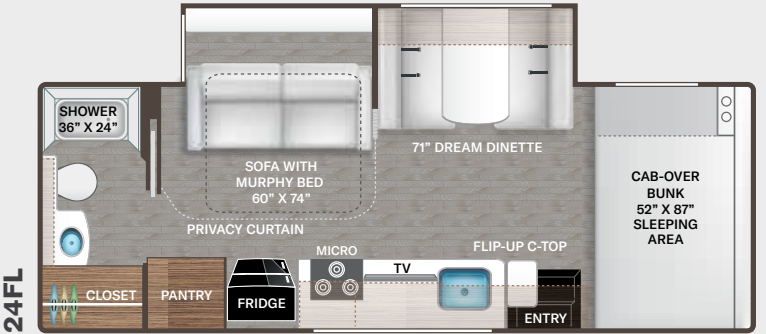

SPRINTER STANDARD GRAPHICS

FREEDOM ELITE

Use your phone's camera to find out more information. Just scan the code!