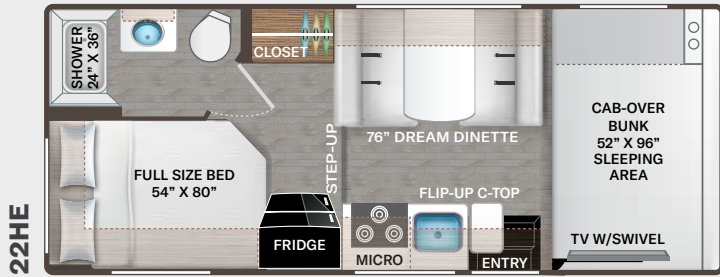

Floor Plans