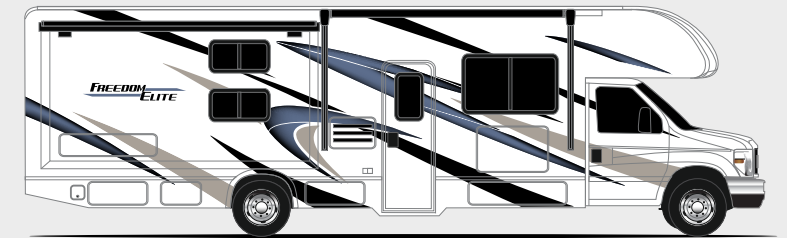

Exterior

STANDARD GRAPHICS