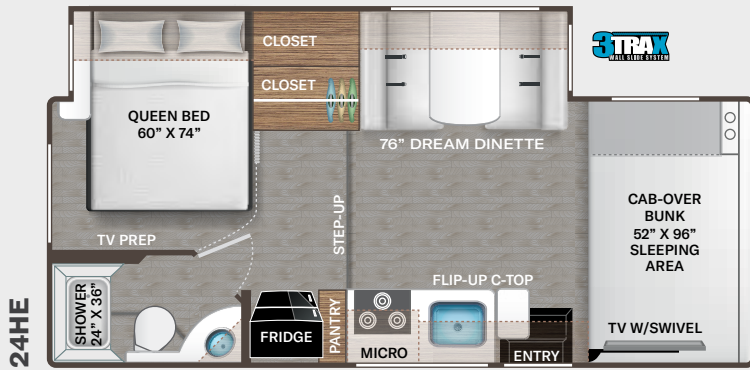

Floor Plans