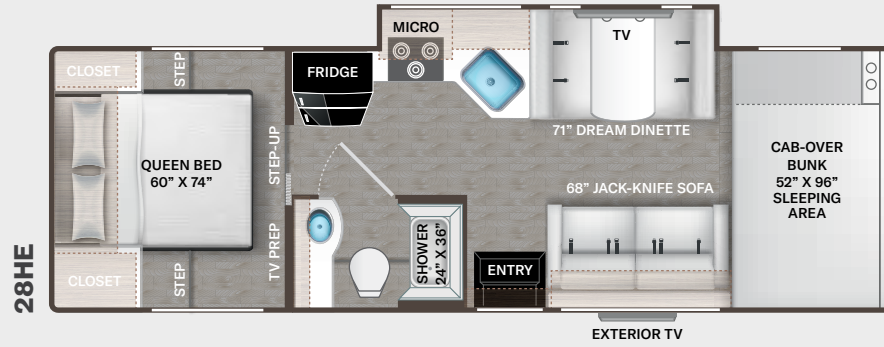

Floor Plans