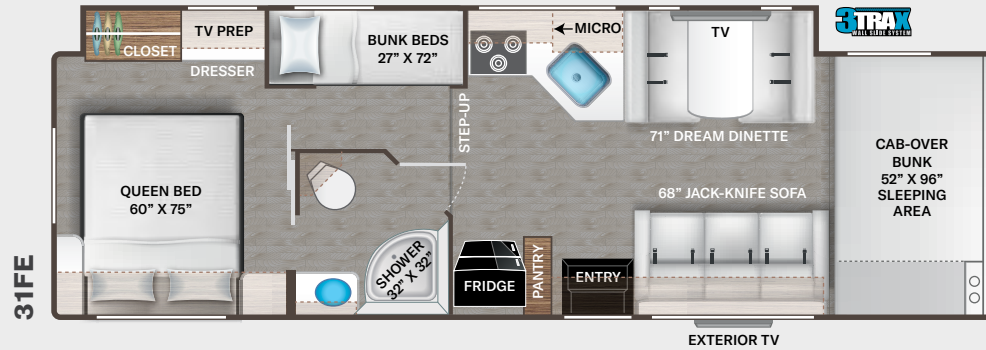

Floor Plans