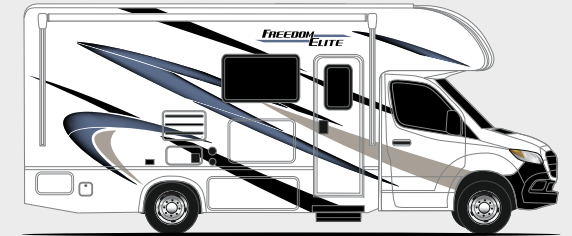

SPRINTER STANDARD GRAPHICS

FREEDOM ELITE

Use your phone's camera to find out more information. Just scan the code!