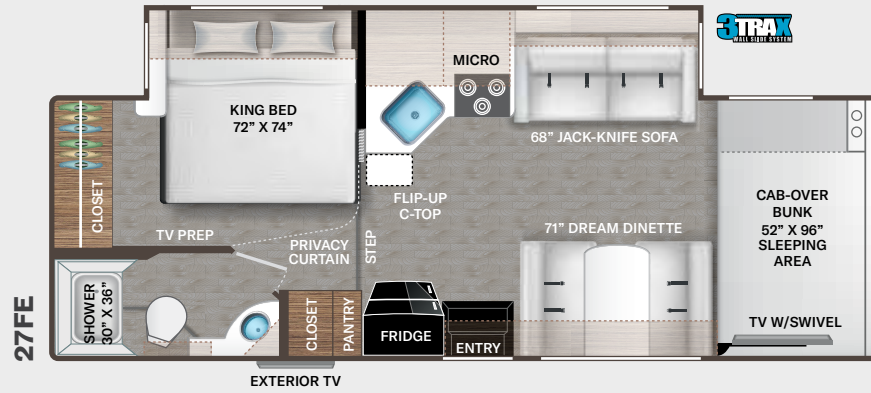

Floor Plans